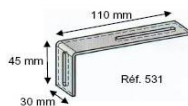

3-BRAID OPTION

100% polyester. 12 colors available .