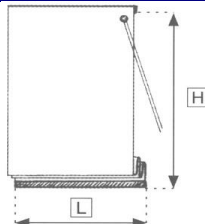

"ESPRIT NATURE" RANGE

ESPRIT NATURE COLLECTION

Voile 1 - Voile 2 - Voile 3- Voile 4
Nature 1 - Nature 2 - Nature 3

CORD ROMAN BLIND

- Med snordlås.
- Bundvægt i aluminium i lomme pocket

BRACKETS

- Loft montering direkte gennem stokken
- Vægmontering, gennem stokk eller med vinkel